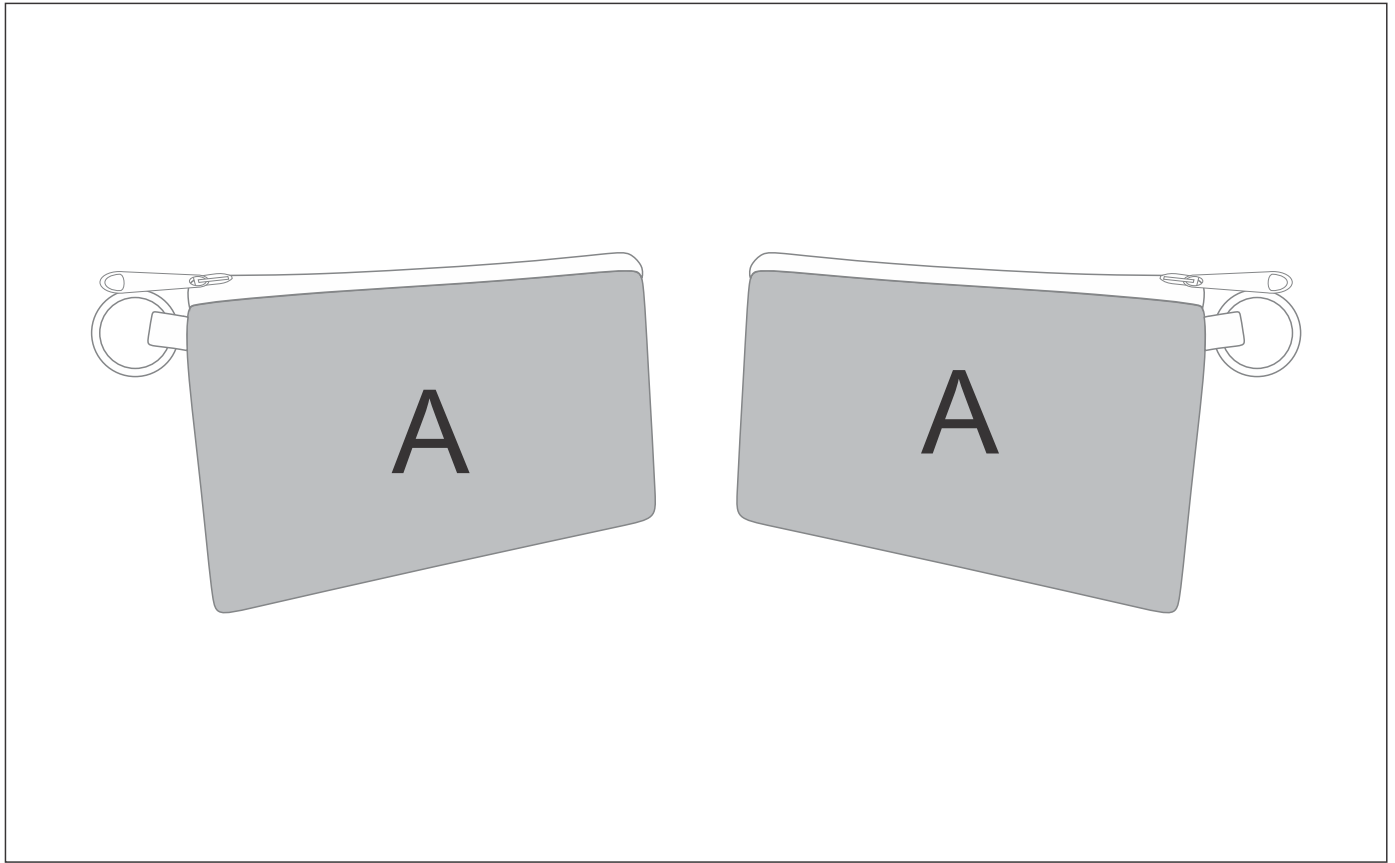

SG-HP-109-G

PPS Hoppla Tammy RPET Credit Card & Coin Purse -BL

Need to know:

- Includes 1-Position Sublimation (setup fees apply)
- **Please Note: We cannot guarantee 100% logo Alignment on all Brandable Panels.**

Branding Options:

Position A

1. Custom Sublimation A (CPSUB-A)
Full Colour
Size: 200mm wide x 240mm high